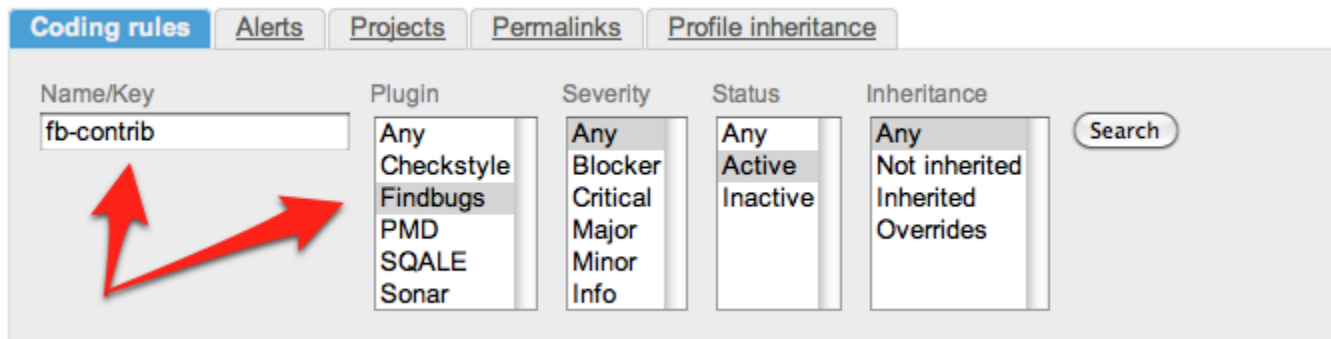

## Description / Features

The fb-contrib plugin contains additional rules from the [fb-contrib project](#). Because fb-contrib is an outgrowth of FindBugs, you will find the fb-contrib rules in the Findbugs repository.